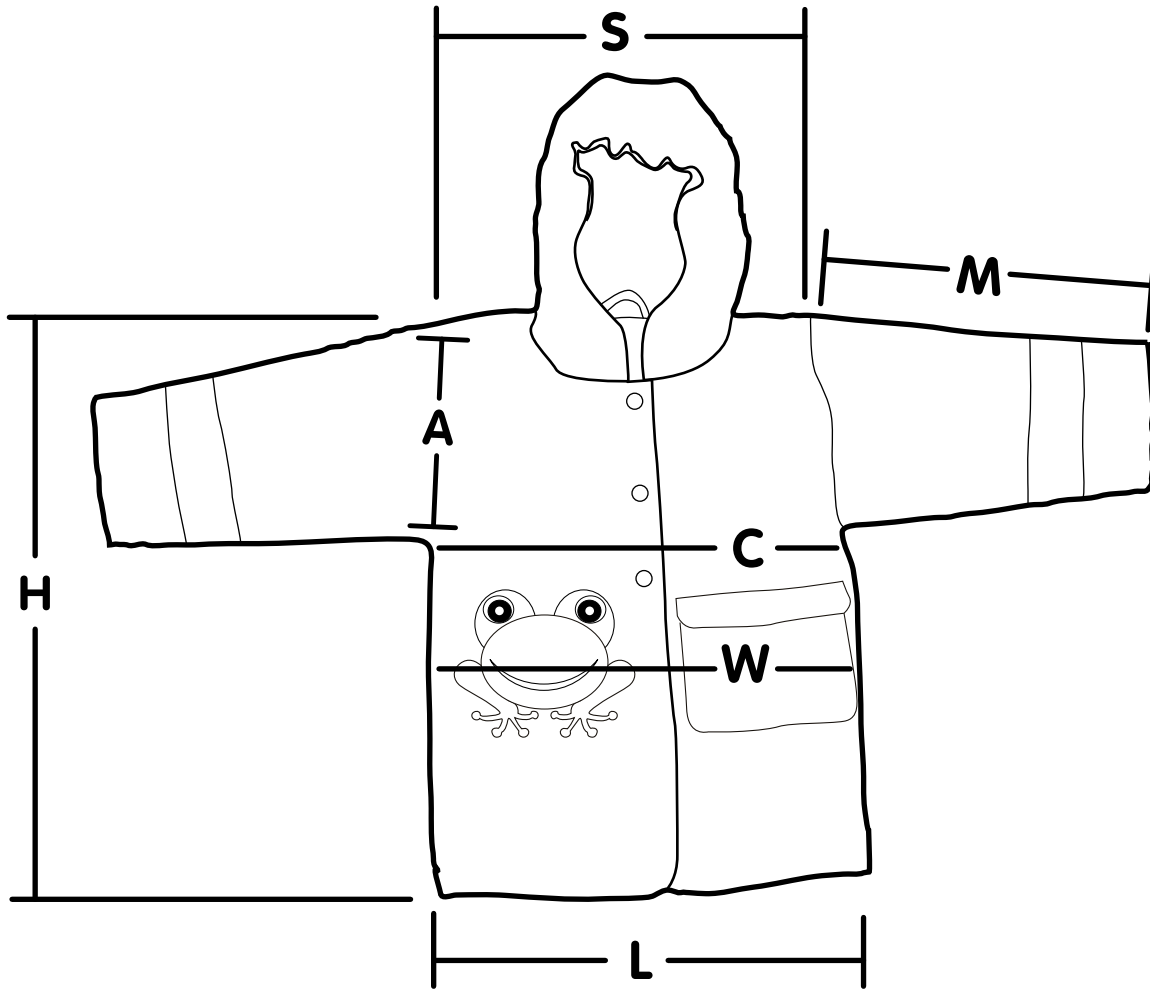

Kidorable Product Size Chart

Approximate Age	Coat Sizes	T-Shirt Sizes	Sun Hats Sizes	European Boot Sizes	U.K. Boot Sizes	U.S.A. Boot Sizes
1	My First	My First	6-18 Months	21	4	5 (My First)
2	2T	2/4 XS		22	5	6
			2/3	23	6	7
3	3T			24	7	8
				25	8	9
	4T			26		
4		6/8 S		27	9	10
	4/5		4/5	28	10	11
5	5/6			29	11	12
6	6/6X	10/12 M	6/6X	30	12	13
				31	13	1
7-8				32	1	2

Kidorable Rainboot Dimensions

(length and width measurements are for inner sole)

size	height (H)		length (L)		width (W)	
5 (MF)	15.5cm	6"	14cm	5.5"	6cm	2.25"
6	15.5cm	6.25"	14.5cm	5.75"	6cm	2.25"
7	15.5cm	6.25"	15cm	6"	6cm	2.5"
8	18.5cm	7.25"	16cm	6.25"	6.5cm	2.5"
9	18.5cm	7.25"	17cm	6.5"	6.5cm	2.5"
10	18.5cm	7.25"	18cm	7"	6.5cm	2.5"
11	19cm	7.5"	18.5cm	7.25"	7cm	2.75"
12	19.5cm	7.75"	19cm	7.5"	7cm	2.75"
13	20cm	8"	20cm	7.75"	7.5cm	2.75"
1	20cm	8"	20.5cm	8"	7.5cm	3"
2	22.5cm	9"	21.5cm	8.5"	8cm	3"

Kidorable Raincoat Dimensions

size	S	M	H	A	C	W	L
1T (my first)	32cm 12.5"	25cm 10"	40.5cm 16"	16cm 6.25"	35cm 13.75"	35cm 13.75"	35cm 13.75"
2T	35cm 13.75"	27.5cm 10.75"	46cm 18"	17cm 6.75"	37cm 14.5"	37cm 14.5"	37cm 14.5"
3T	35cm 13.75"	31.5cm 12.5"	49cm 19.25"	18cm 7"	38cm 15"	38cm 15"	38cm 15"
4T	35cm 13.75"	33.5cm 13.25"	52cm 20.5"	19cm 7.5"	38cm 15"	38cm 15"	38cm 15"
4/5	38cm 15"	35cm 13.75"	55cm 21.75"	20cm 8"	42cm 16.5"	42cm 16.5"	42cm 16.5"
5/6	40cm 15.75"	36cm 14.25"	59cm 23.25"	22cm 8.75"	43.5cm 17.25"	43.5cm 17.25"	43.5cm 17.25"
6/6X	43cm 17"	39cm 15.25"	63cm 24.75"	22cm 8.75"	46cm 18"	46cm 18"	46cm 18"